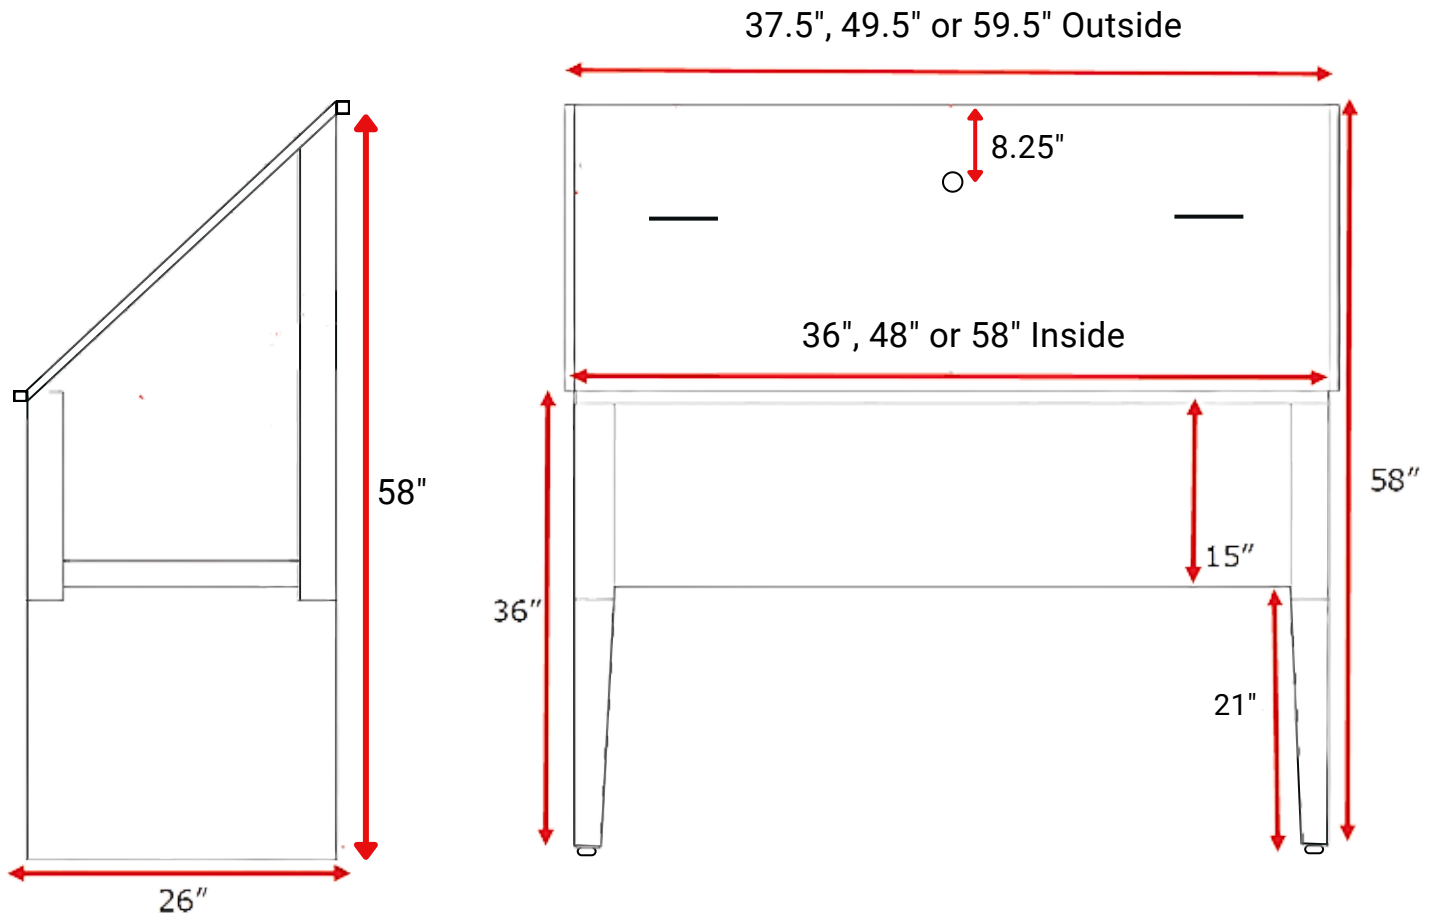

### 48" Station

- GB48RMWS-R
- GB48RMWS-L

### 58" Station

- GB58RMWS-R
- GB58RMWS-L

\*R and L indicate location of drain plumbing

## Features

- Fully welded
- Available in three sizes: 36", 48" & 58"
- Easy setup and assembly—just attach the legs
- Accessory mounts
- Faucet is centered on the back panel
- Drain can be placed on the left or right side
- 3 year warranty for sink basin
- 1 year warranty for accessories (faucet + plumbing)

Station Size	Outside Width	Inside Width
36"	37.5"	36"
48"	49.5"	48"
58"	59.5"	58"

*Designed by Experts, Trusted by Groomers*