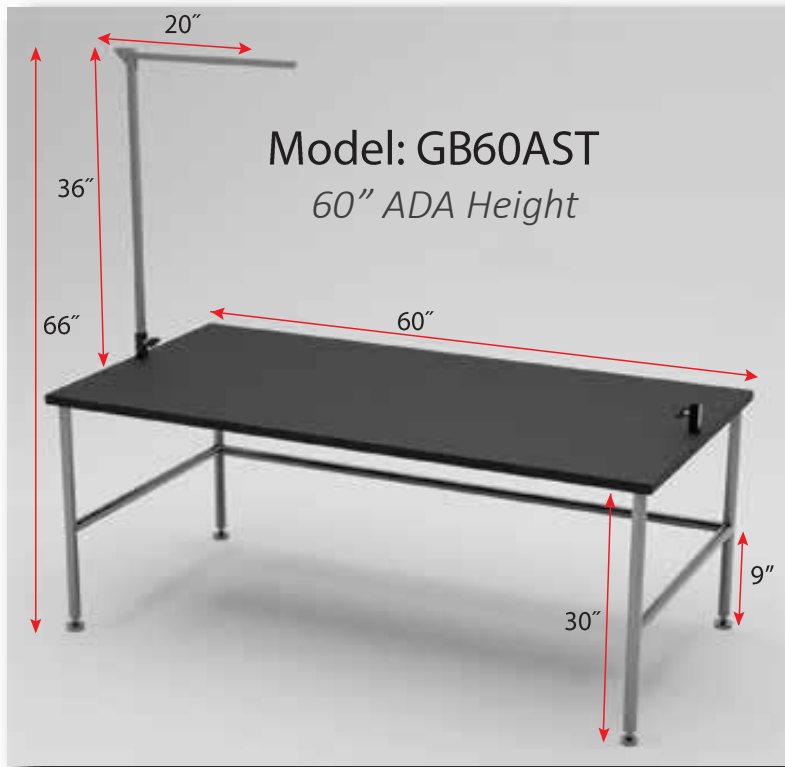

Groomer's Best, Inc.
616 S Sioux Blvd
Brandon, SD 57005

www.groomersbest.com
www.sportsmansbest.com
www.bestutilitiesink.com