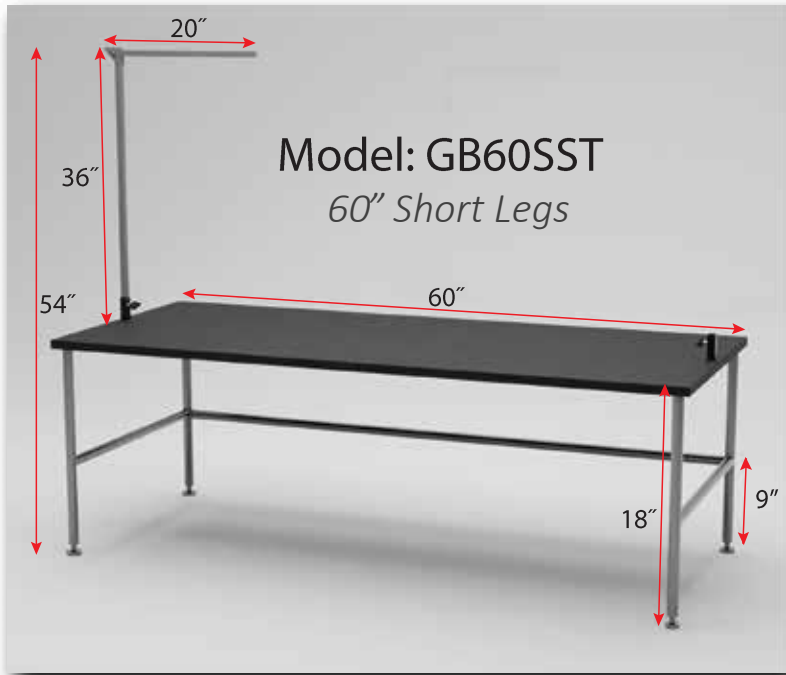

Sanitary 304 Stainless Steel Construction
Hygienic and extremely durable.