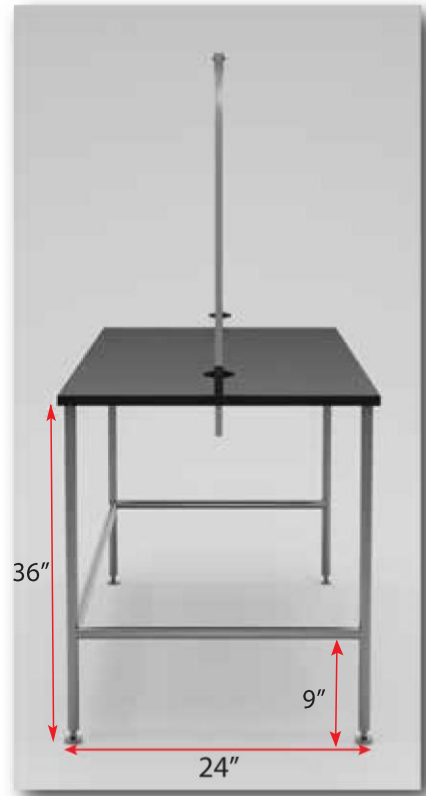

Groomer's Best, Inc.
616 S Sioux Blvd
Brandon, SD 57005

www.groomersbest.com
www.sportsmansbest.com
www.bestutilitysink.com