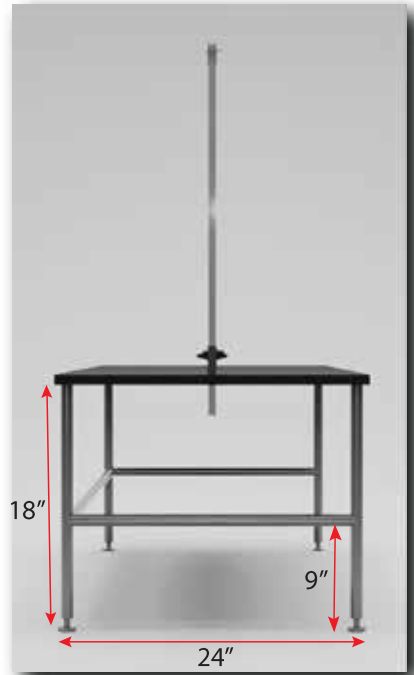

Sanitary 304 Stainless Steel Construction
Hygienic and extremely durable.