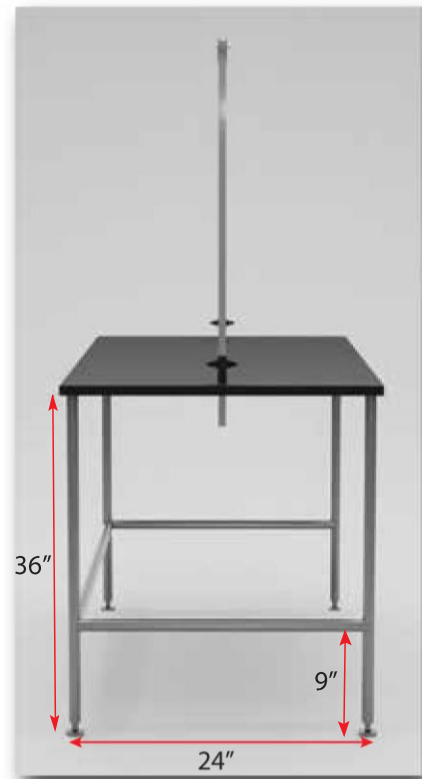

Groomer's Best, Inc.
616 S Sioux Blvd
Brandon, SD 57005

www.groomersbest.com
www.sportsmansbest.com
www.bestutilitysink.com