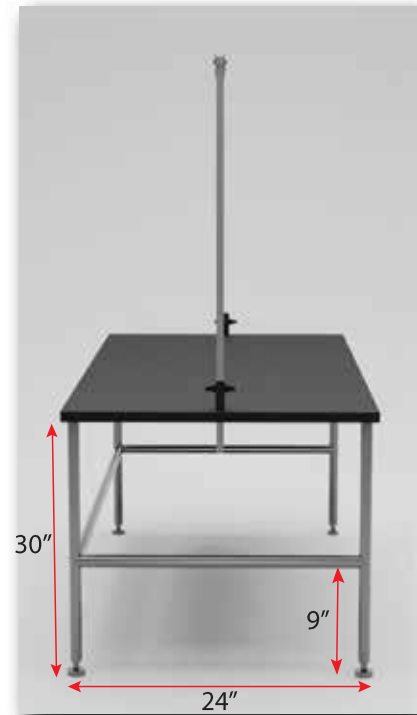

Groomer's Best, Inc.
616 S Sioux Blvd
Brandon, SD 57005

www.groomersbest.com
www.sportsmansbest.com
www.bestutilitysink.com