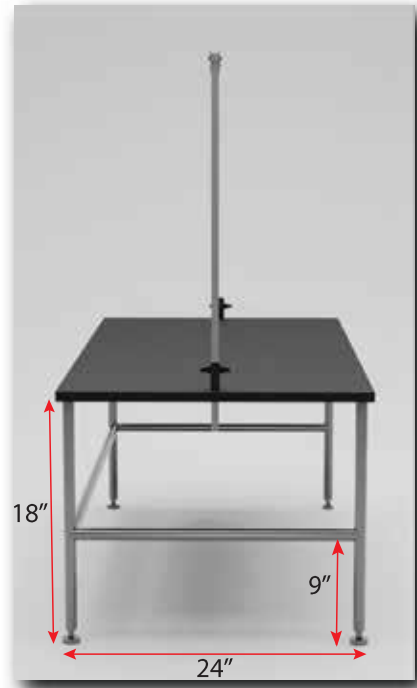

Sanitary 304 Stainless Steel Construction
Hygienic and extremely durable.