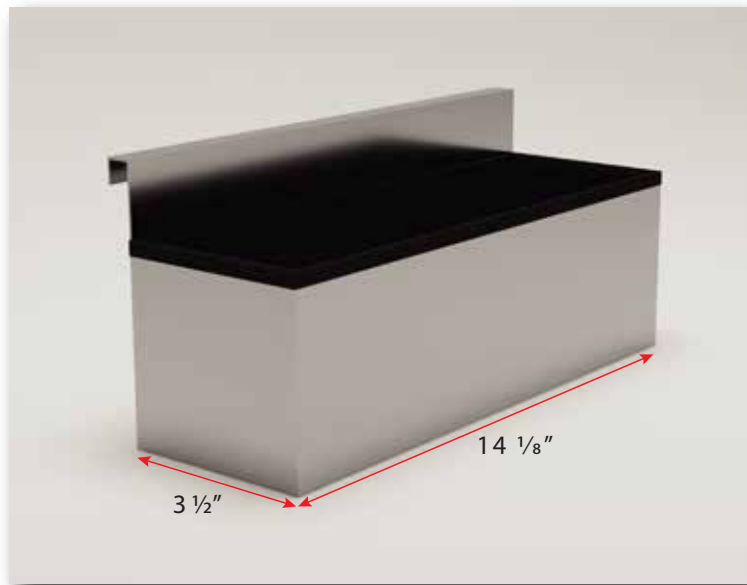

Handcrafted in the USA

- Provides the very highest quality product available.
- Space for four 32oz bottles.

Sanitary 304 Stainless Steel Construction

- *Guaranteed to never rust.*
- *Hygienic and extremely durable.*