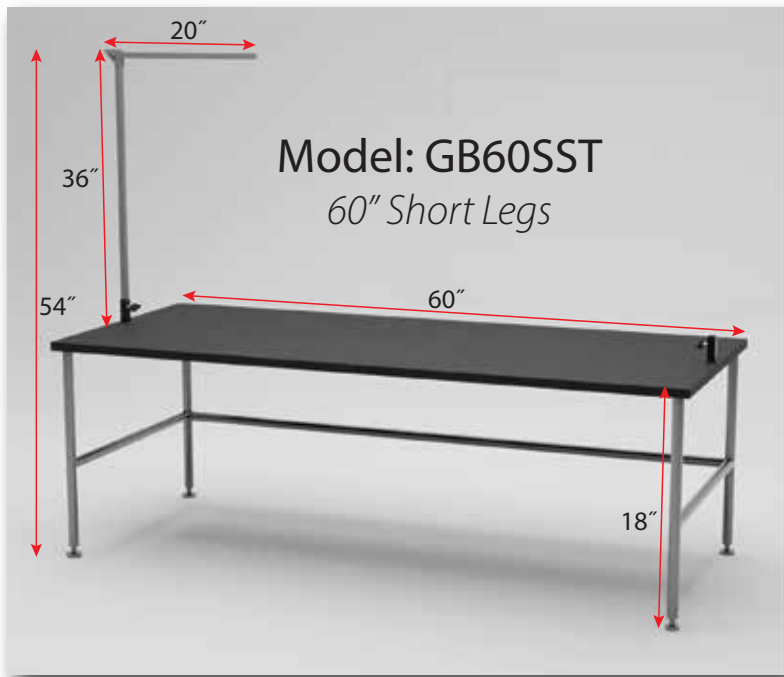

Sanitary 304 Stainless Steel Construction
Hygienic and extremely durable.