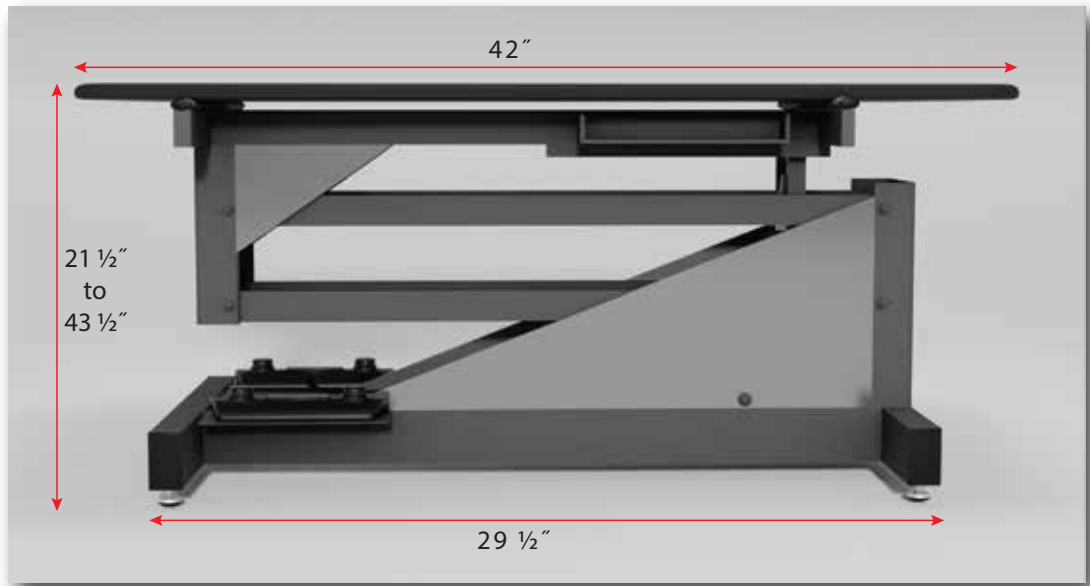

Textured non-slip table top available in five colors.