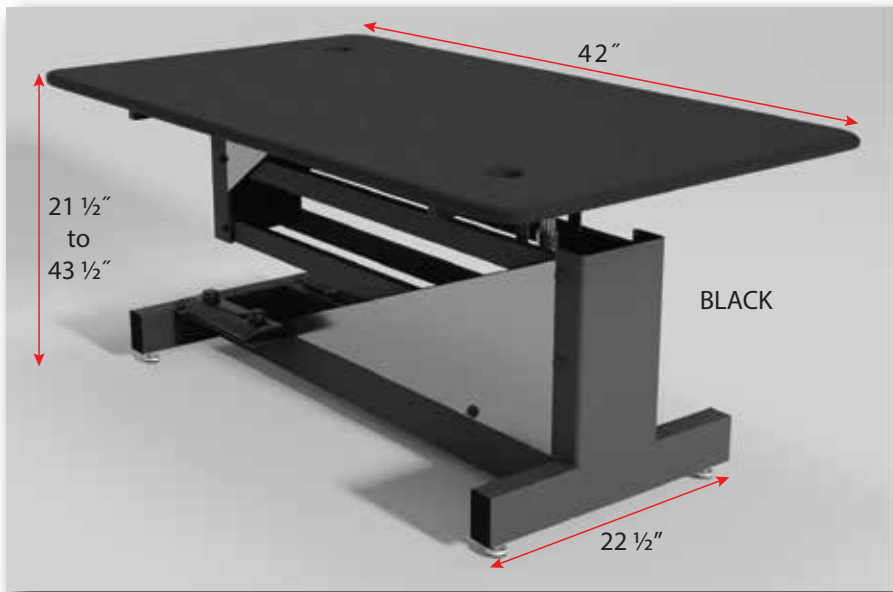

Textured non-slip table top available in five colors.