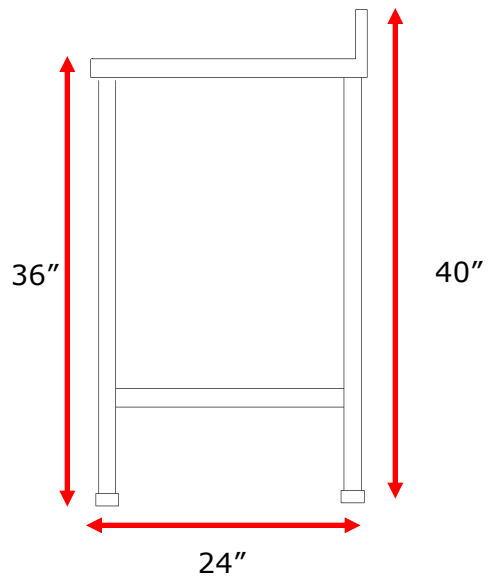

GBWT60

Groomers Best Inc 616 S
Sioux Blvd, Brandon SD
57005
605-582-3013