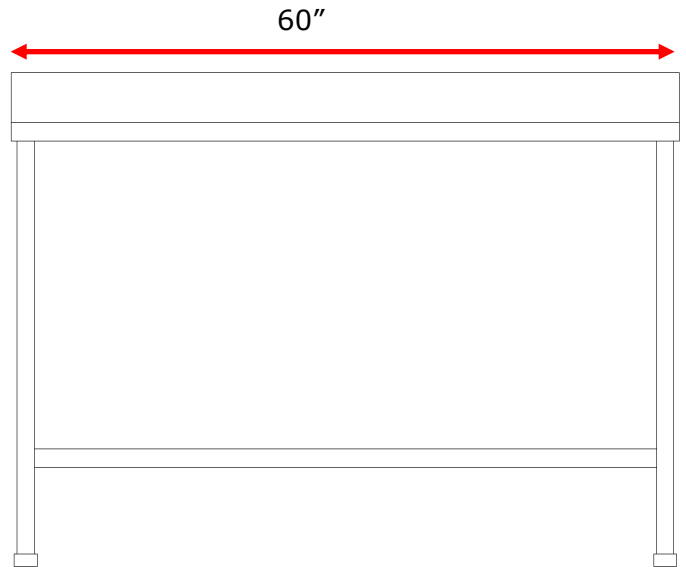

GBWT60

Groomers Best Inc 616 S
Sioux Blvd, Brandon SD
57005
605-582-3013