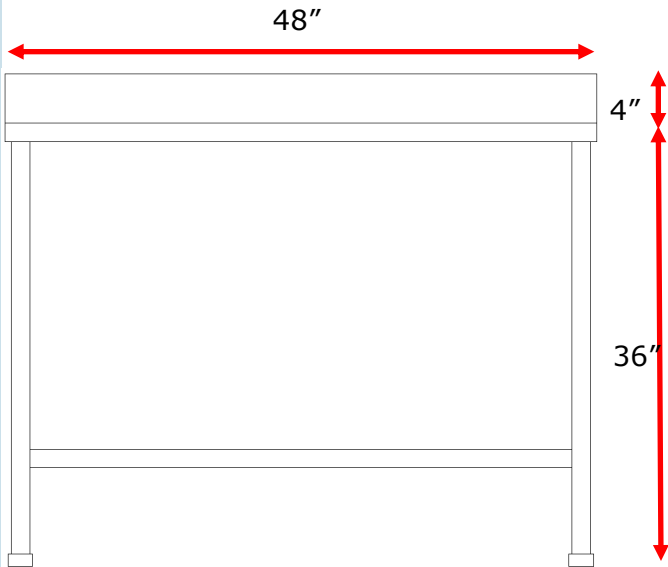

GBWT48

GBWT60

Groomers Best Inc 616 S
Sioux Blvd, Brandon SD
57005
605-582-3013