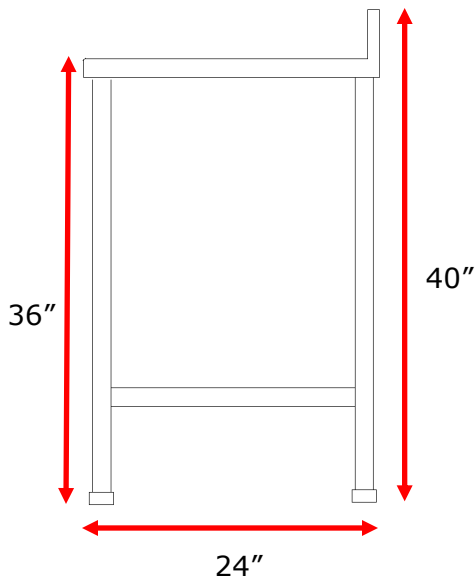

GBWT60

Groomers Best Inc 616 S
Sioux Blvd, Brandon SD
57005
605-582-3013