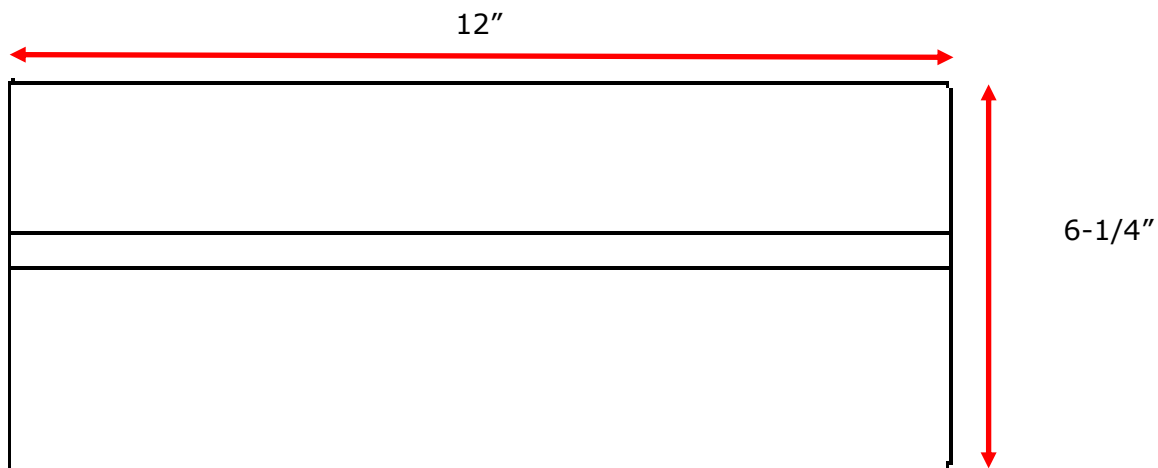

Bottle Holder

Groomers Best Inc
616 S Sioux Blvd, Brandon SD 57005
605-582-3013 customerservice@groomersbest.com