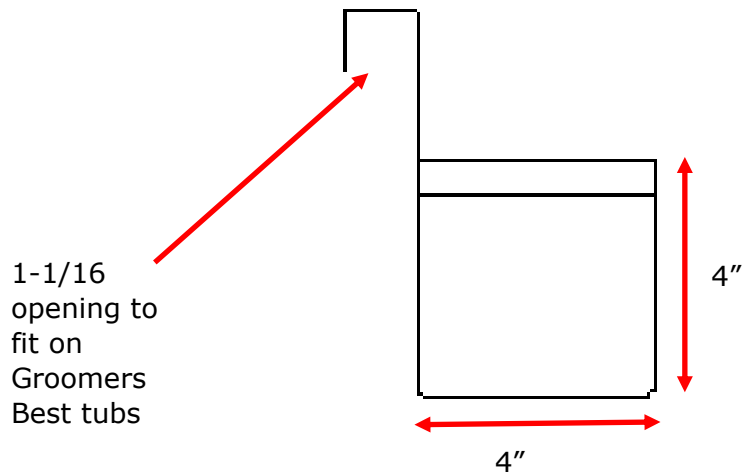

Bottle Holder

Groomers Best Inc
616 S Sioux Blvd, Brandon SD 57005
605-582-3013 customerservice@groomersbest.com